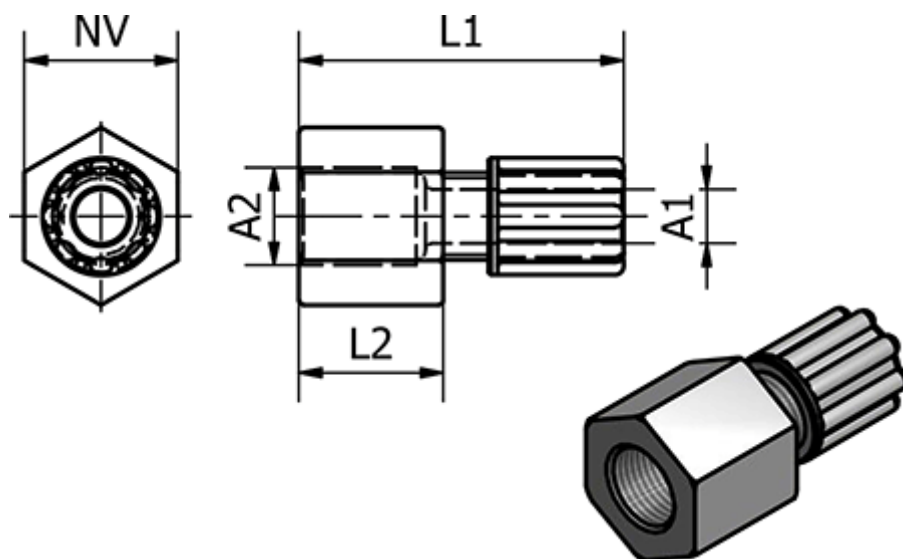

Data Sheet

Article number: 58612053

Description: Push-on 120.53, Ø8/10 - G 1/4"
Straight

Measures

Ext. Hose Diameter A1	= 8/10
L1	= 43
L2	= 15
NV	= 19
Thread A2	= G 1/4"